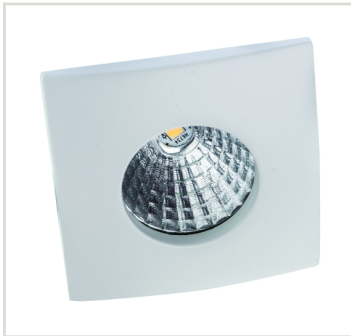

**WEISS - 700mA IP54 30°
 .Möbeleinbaustrahler ECKIG 4,2W**
 Article nr.: LED55281WW

for indoor use, IP54 · housing: diecast aluminum; protective glass · Housing colour: white · not swivelling · Beam angle: 30° · Power: 4.2 W · Light colour: 3000 K · Luminous flux: 260 lm · CRI: >80 · Lifespan L70: >= 30.000 h · input: 700 mA DC · protection class III · Installation depth: 50 mm · Ceiling cut-out: 70 mm · Outer dimensions: 81 x 81 mm · Energie efficiency class: A+ · not included LED converter

TECHNICAL DATA

Unit Code	pcs
BAR code	4012094552811
Housing colour	Weiss
Length	81.00 mm
Width	81.00 mm
Hole size	70 mm
Depth in ceiling	50.00 mm
LED colour	WW ca. 3000K
Lightoutput per fixture	260.00 lm
Lamp	Inklusive LED

**WEISS - 700mA IP54 30°
.Möbeleinbaustrahler ECKIG 4,2W**
Article nr.: LED55281WW

TECHNICAL DATA

IP rating	54
Furniture downlight	1
Beam angle	30 °
Power	4,2 W
Current mA	700 mA
Lamp base	ohne
Amount of LED	1
Material	Gehäuse Aluminium
Temperature range	-20 - 40
Energy efficiency class	A+
CRI	≥ 80

**WEISS - 700mA IP54 30°
.Möbeleinbaustrahler ECKIG 4,2W**
Article nr.: LED55281WW

TECHNICAL DRAWING